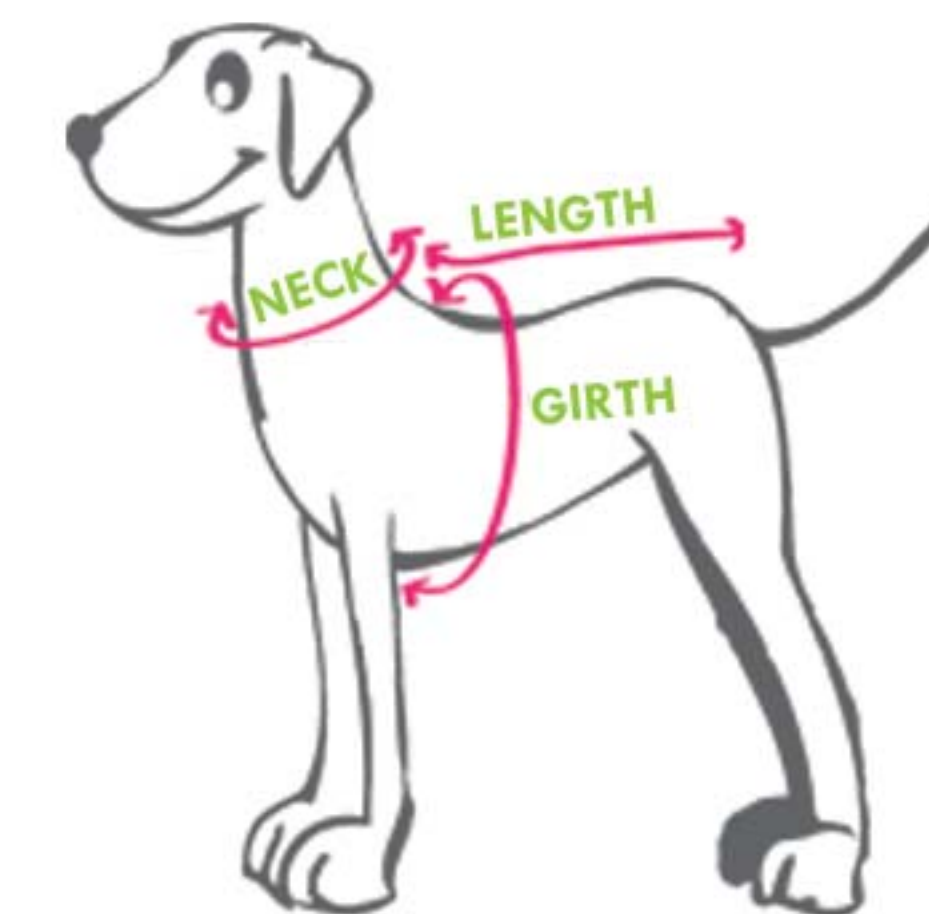

Apparel Size Chart

Size	Length		Neck		Girth	
	cm	inch	cm	inch	cm	inch
XXS	13 ~ 19	5 ~ 7 1/2	14 ~ 19	5 1/2 ~ 7 1/2	22 ~ 27	8 1/2 ~ 10 1/2
XS	19 ~ 25	7 1/2 ~ 10	19 ~ 24	7 1/2 ~ 9 1/2	27 ~ 33	10 1/2 ~ 13
S	24 ~ 31	9 1/2 ~ 12	23 ~ 28	9 ~ 11	32 ~ 41	12 1/2 ~ 16
M	29 ~ 36	11 1/2 ~ 14	26 ~ 32	10 1/2 ~ 12 1/2	39 ~ 46	15 1/2 ~ 18
L	34 ~ 42	13 1/2 ~ 16 1/2	30 ~ 36	12 ~ 14	45 ~ 52	17 1/2 ~ 20 1/2
XL	39 ~ 47	15 1/2 ~ 18 1/2	34 ~ 40	13 1/2 ~ 15 1/2	51 ~ 59	20 ~ 23
XXL	45 ~ 52	17 1/2 ~ 20 1/2	38 ~ 45	15 ~ 17 1/2	56 ~ 65	22 ~ 25 1/2

GIRAFFE

Yellow P01141YW
 Size: One Size
 (measured about 5" long)

OCTUPUS

Purple P01151PR
 Size: One Size
 (measured about 4" long)

EasyGO Harness

Size	Girth	
	cm	inch
XS	30.5 ~ 45	12 ~ 18
S	35.5 ~ 56	14 ~ 22
M	43.5 ~ 66	17 ~ 26
L	48.5 ~ 73	19 ~ 29